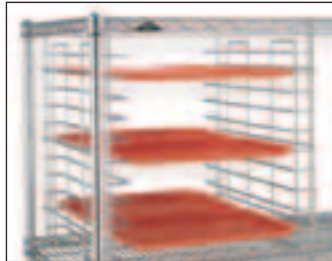

## Tray Slides — 10.04

Free up shelves for more efficient use of space. Available in chrome and Metroseal 3 finish. 22<sup>3</sup>/<sub>4</sub>" H. (578mm).

Width (in.)	Width (mm)	Overall Depth		Slide Profile		On Center Slide Spacing		Fits Shelf Width		Approx. Weight/Pair		Cat. No. Chrome	Cat. No. Metroseal 3 with Microban®
		(in.)	(mm)	(in.)	(mm)	(in.)	(mm)	(in.)	(mm)	(lbs.)	(kg)		
14 <sup>5</sup> / <sub>8</sub>	371	2 <sup>1</sup> / <sub>4</sub>	56	1 <sup>1</sup> / <sub>2</sub>	37	1 <sup>1</sup> / <sub>2</sub>	37	18	457	9 <sup>1</sup> / <sub>2</sub>	4.3	<b>15SNC</b>	<b>15SNK3</b>
20	508	2 <sup>1</sup> / <sub>4</sub>	56	1 <sup>1</sup> / <sub>2</sub>	37	1 <sup>1</sup> / <sub>2</sub>	37	24	610	11	5.0	<b>20SNC</b>	<b>20SNK3</b>

Tray Slides